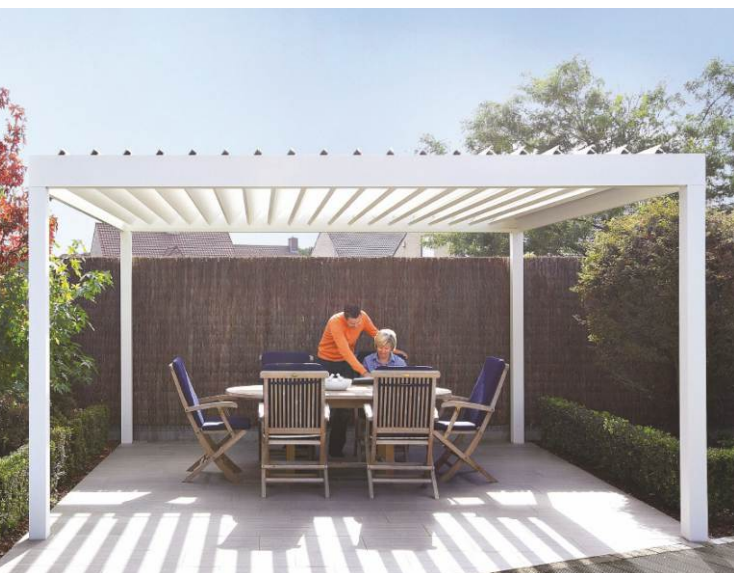

See the Stars

Shade Zone
Alfresco Specialists

Awnings & Canopies
for Hot Tub and Spas
www.s-zone.co.uk

ROTATING LOUVRE BLADE CANOPY

The Louvre Rotating Blade Canopy is an electrically operated terrace cover, ideal for outdoor Hot Tub coverage.

Contemporary in its appearance and versatile in its functionality, a Louvre Rotating Blade Canopy and Hot Tub combination can be used all year round.

When closed, the blades form a waterproof roof and the system also includes a gutter which drains the water from the blades into the columns. Anything below is always protected, as even when the blades are opened after rain, the blades are designed so the water is drained away sideways.

ISOLA FLY FREE STANDING CANOPY

The Isola Fly is an all-weather anti-UV ray blackout PVC canopy, fitted into an unobtrusive aluminium frame that is able to compliment any hot tub or spa beautifully to offer great protection all year round.

Once the canopy cover itself is retracted back, the open view allows users to bask in the sun during the day or stare at the stars on an evening.

Using a unique patented system, the awning is opened and stretched utilising lateral stainless steel pantographs, which put the two sides in tension. Movement is transmitted on lateral guides with a high-resistance timing belt.