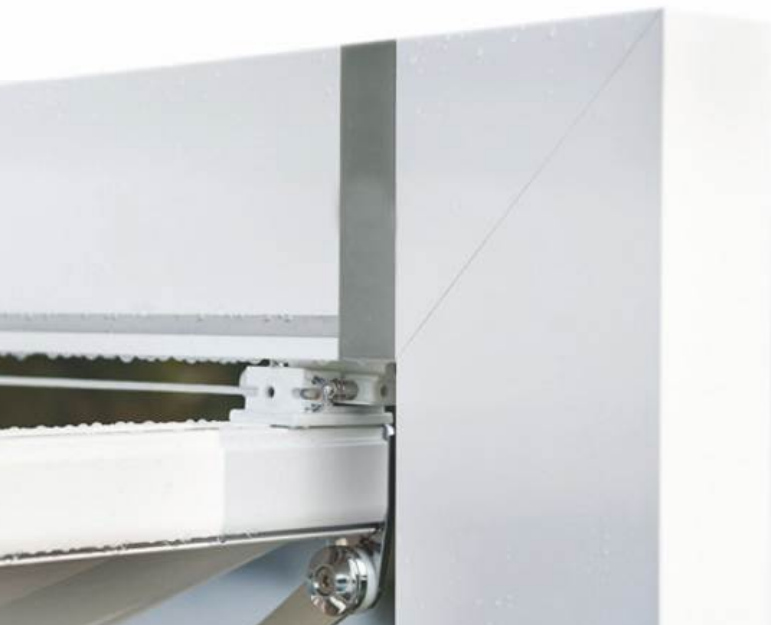

Contemporary in its appearance and versatile in its functionality, a Louvre Rotating Blade Canopy and Hot Tub combination can be used all year round.

When closed, the blades form a waterproof roof and the system also includes a gutter which drains the water from the blades into the columns. Anything below is always protected, as even when the blades are opened after rain, the blades are designed so the water is drained away sideways.

ISOLA FLY FREE STANDING CANOPY

The Isola Fly is an all-weather anti-UV ray blackout PVC canopy, fitted into an unobtrusive aluminium frame that is able to compliment any hot tub or spa beautifully to offer great protection all year round.

Once the canopy cover itself is retracted back, the open view allows users to bask in the sun during the day or stare at the stars on an evening.

Using a unique patented system, the awning is opened and stretched utilising lateral stainless steel pantographs, which put the two sides in tension. Movement is transmitted on lateral guides with a high-resistance timing belt.

When closed, the stretched fabrics arched solution allows for lateral water drainage.

Available as mechanical or electrically operated. The Isola Fly canopy is available up to 4.8m x 4m as a free standing or leaning canopy.