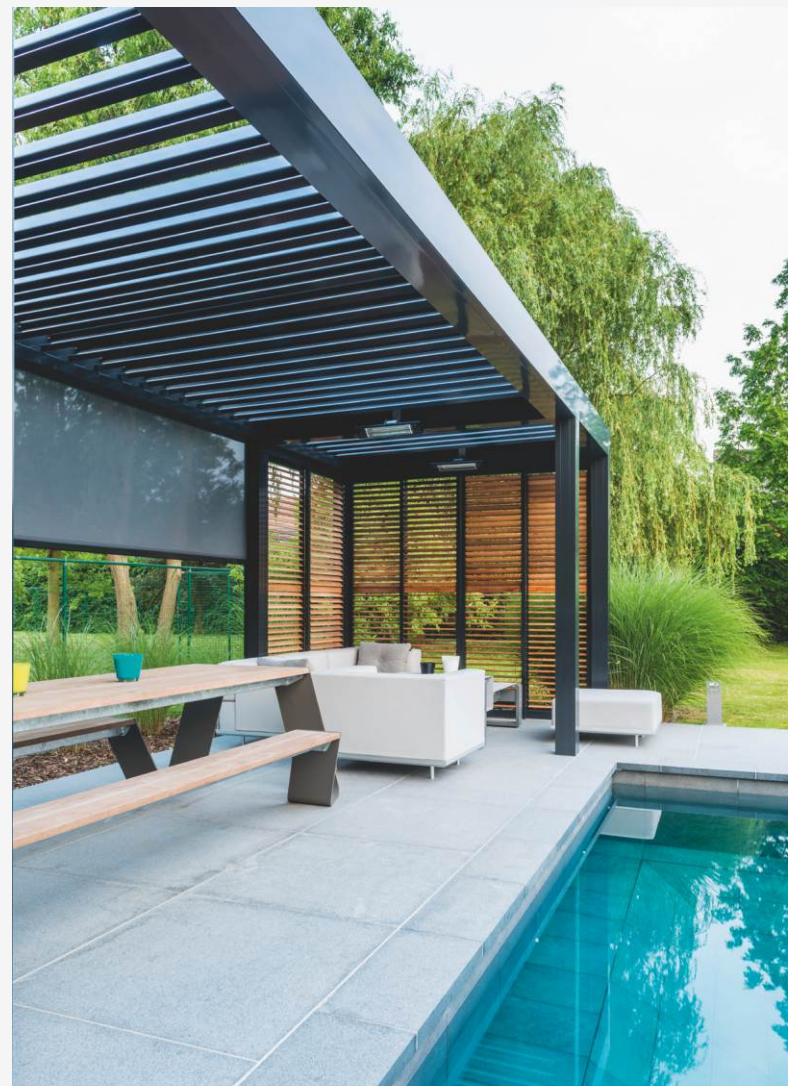

Additional Options

Fixscreens

Our Fix Screen sides also have the flexibility to be closed when required by the user. For those enjoying a dip in a hot tub, the additions of the Fix Screen means added privacy and also offers the user wind, sun and insect protection from the sides too!

Heating and Lighting

The addition of heating and lighting means Hot Tubs can be used all day, whatever the weather!

Sliding Doors

Loggia 'easy' sliding doors are available in either wood or aluminium blades.